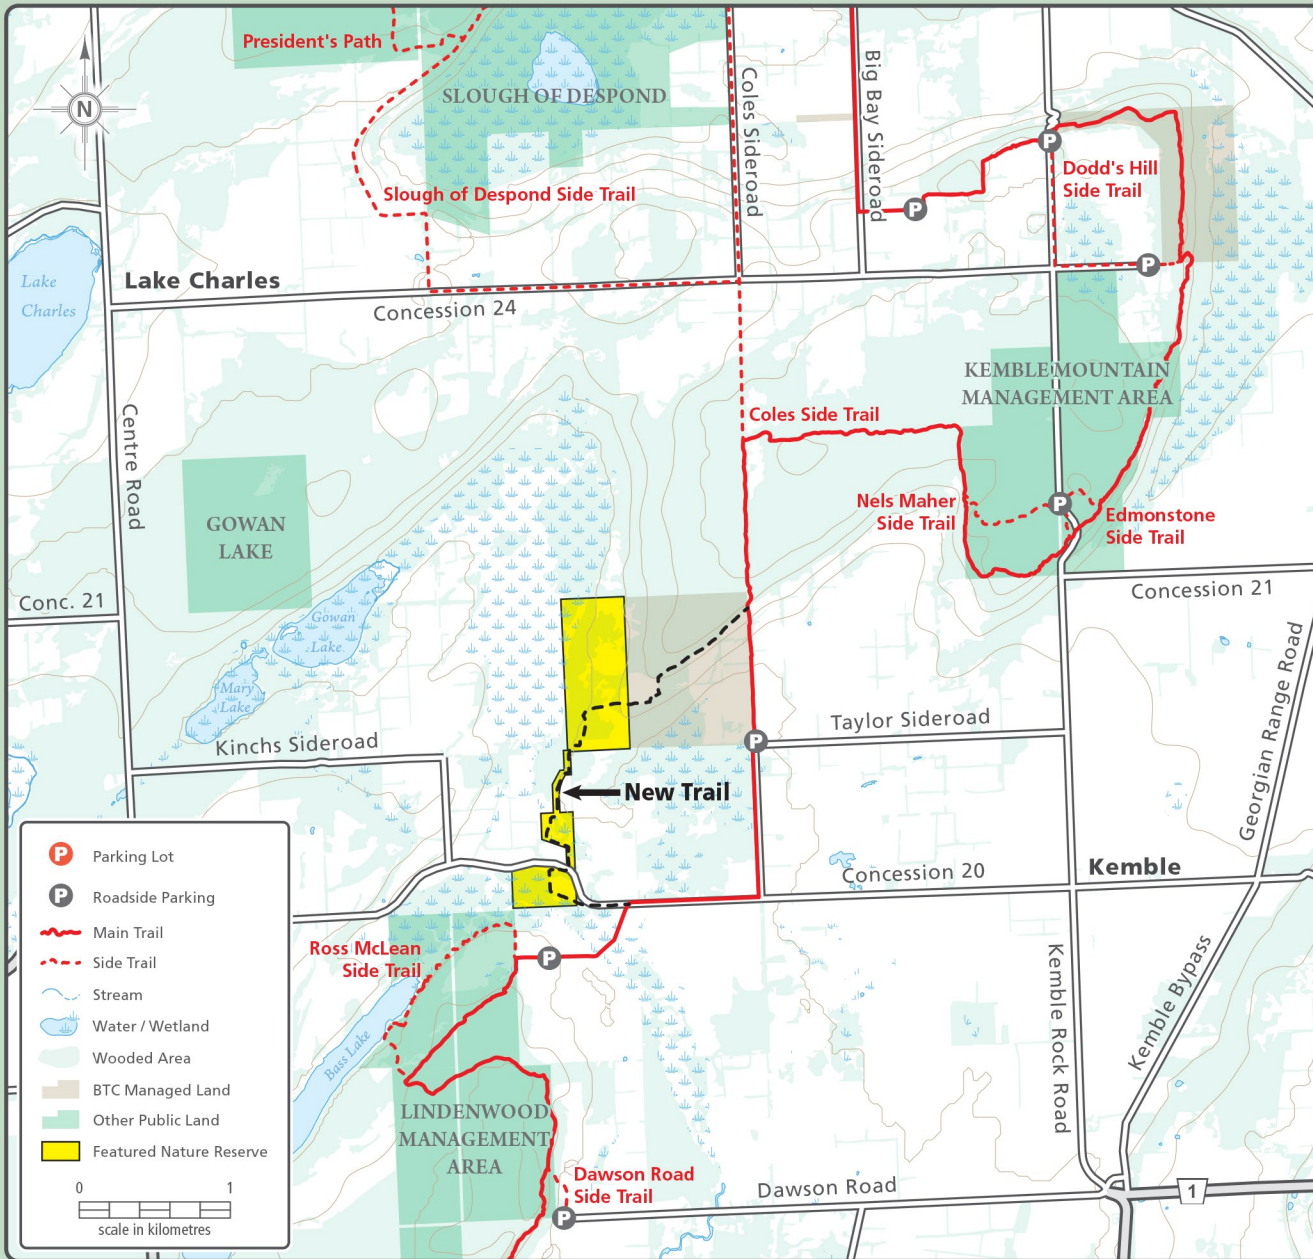

Kemble Wetland Nature Reserve

- 141.6 acre acquisition
- 2 km of Optimum Route
- Located 19 km east of Wiarton